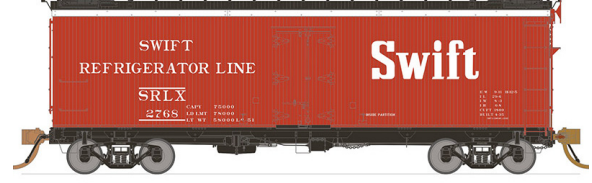

# HO GARX Meat Reefer- Initial Releases!

American Stores - Built 1940, mid-late 1950's scheme

Dubuque - Large logo - Built 1937, mid-late 1950's scheme

Dugdale - Built 1939, delivery scheme

GARX - Refrigerator - Built 1939, delivery scheme

Swift - Built 1937, 1950 scheme

Tobin Packing - Built 1937, delivery scheme

URTX - Refrigerator - Built 1938, delivery scheme

**Coming Early 2012 - Reserve now!**

**HO General American 37' Meat Reefer  
\$39.95 MSRP singles, \$159.80 MSRP 4 pack, \$34.95 Kit**

Decorated cars have four individual car numbers per paint scheme, available as a **four pack** (four individual cars shrink wrapped together and **easily broken up for individual sale**) as well as **individual cars**. Note that individual cars will be one of the four available road numbers.