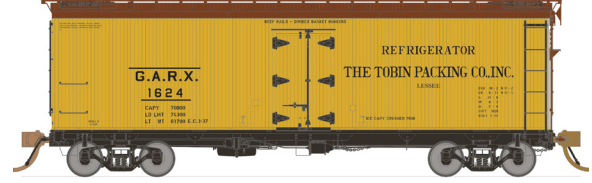

# HO GARX Meat Reefer- Initial Releases!

American Stores - Built 1940, mid-late 1950's scheme

Dubuque - Large logo - Built 1937, mid-late 1950's scheme

Dugdale - Built 1939, delivery scheme

GARX - Refrigerator - Built 1939, delivery scheme

Swift - Built 1937, 1950 scheme

Tobin Packing - Built 1937, delivery scheme

URTX - Refrigerator - Built 1938, delivery scheme

**Coming Early 2012 - Reserve now!**

**HO General American 37' Meat Reefer  
\$39.95 MSRP singles, \$159.80 MSRP 4 pack, \$34.95 Kit**