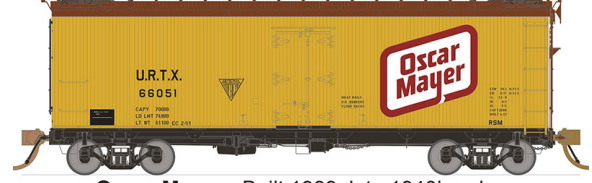

Oscar Mayer - Built 1939, late 1940's scheme