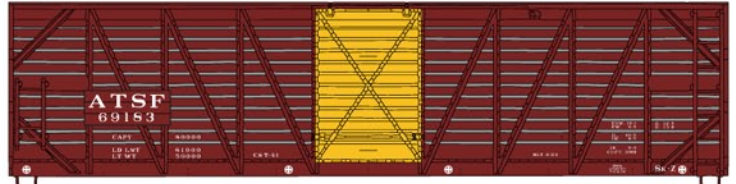

HO SCALE
KITS

November 2011
Items scheduled to be released
during the month of November

#2354 Great Northern Canton Car Company
55-Ton Twin Hopper 3-Number Set
\$39.98 Retail
Singles also available #2304 \$13.98 Retail

NOVEMBER'S LIMITED RUN
#8023 SANTA FE \$42.98 Retail

40' Wood Stock Car 3-Number Set
New Paint Scheme Double Deck Series SK-Z

#8955 Santa Fe 89' TOFC Flat Car 3-Number Set \$42.98 Retail
Singles also available #89111 \$14.98 Retail

**#5647 DETROIT
TOLEDO &
IRONTON**
50' Exterior Post
Steel Boxcar
\$14.98 Retail

**#8503 Great Northern/
Western Fruit Express**
40' Plug Door
Steel Reefer
\$15.98 Retail

**#8303 New
York Central/
Merchants Despatch**
40' Steel Reefer
\$15.98 Retail