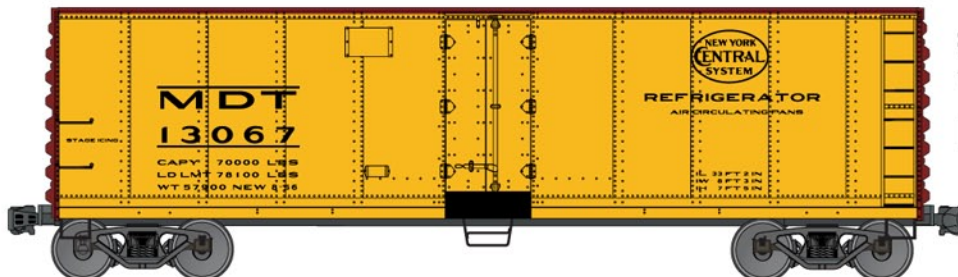

HO SCALE
KITS

November 2011
Items scheduled to be released
during the month of November

#2354 Great Northern Canton Car Company
55-Ton Twin Hopper 3-Number Set
\$39.98 Retail
Singles also available #2304 \$13.98 Retail

NOVEMBER'S LIMITED RUN
#8023 SANTA FE \$42.98 Retail

40' Wood Stock Car 3-Number Set
New Paint Scheme Double Deck Series SK-Z

#8955 Santa Fe 89' TOFC Flat Car 3-Number Set \$42.98 Retail
Singles also available #89111 \$14.98 Retail

**#5647 DETROIT
TOLEDO &
IRONTON**
50' Exterior Post
Steel Boxcar
\$14.98 Retail

**#8503 Great Northern/
Western Fruit Express**
40' Plug Door
Steel Reefer
\$15.98 Retail

**#8303 New
York Central/
Merchants Despatch**
40' Steel Reefer
\$15.98 Retail