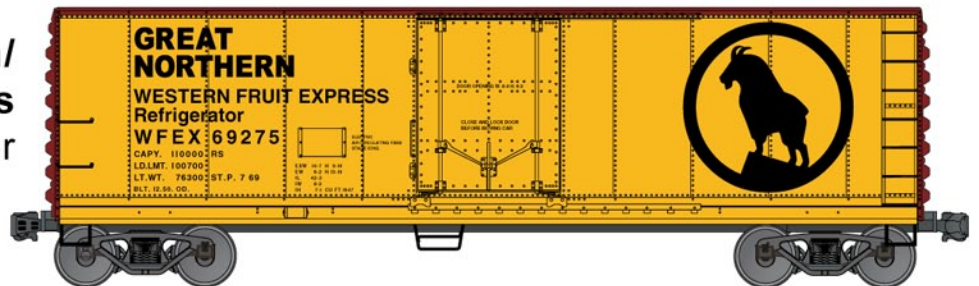

HO SCALE
KITS

November 2011
Items scheduled to be released
during the month of November

#2354 Great Northern Canton Car Company
55-Ton Twin Hopper 3-Number Set
\$39.98 Retail
Singles also available #2304 \$13.98 Retail

NOVEMBER'S LIMITED RUN
#8023 SANTA FE \$42.98 Retail

40' Wood Stock Car 3-Number Set
New Paint Scheme Double Deck Series SK-Z

#8955 Santa Fe 89' TOFC Flat Car 3-Number Set \$42.98 Retail
Singles also available #89111 \$14.98 Retail

**#5647 DETROIT
TOLEDO &
IRONTON**
50' Exterior Post
Steel Boxcar
\$14.98 Retail

**#8503 Great Northern/
Western Fruit Express**
40' Plug Door
Steel Reefer
\$15.98 Retail

**#8303 New
York Central/
Merchants Despatch**
40' Steel Reefer
\$15.98 Retail