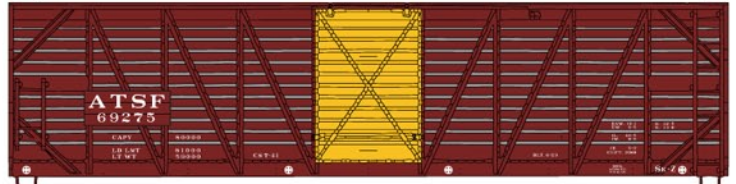

HO SCALE
KITS

November 2011
Items scheduled to be released
during the month of November

#2354 Great Northern Canton Car Company
55-Ton Twin Hopper 3-Number Set
\$39.98 Retail
Singles also available #2304 \$13.98 Retail

NOVEMBER'S LIMITED RUN
#8023 SANTA FE \$42.98 Retail

40' Wood Stock Car 3-Number Set
New Paint Scheme Double Deck Series SK-Z

#8955 Santa Fe 89' TOFC Flat Car 3-Number Set \$42.98 Retail
Singles also available #89111 \$14.98 Retail

**#5647 DETROIT
TOLEDO &
IRONTON**
50' Exterior Post
Steel Boxcar
\$14.98 Retail

**#8503 Great Northern/
Western Fruit Express**
40' Plug Door
Steel Reefer
\$15.98 Retail

**#8303 New
York Central/
Merchants Despatch**
40' Steel Reefer
\$15.98 Retail