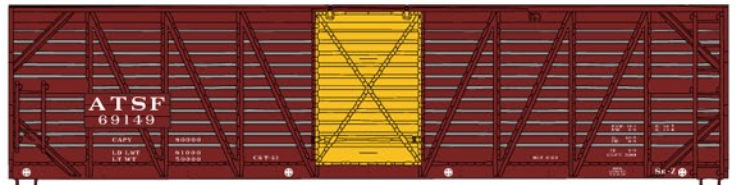

HO SCALE
KITS

November 2011
Items scheduled to be released
during the month of November

#2354 Great Northern Canton Car Company
55-Ton Twin Hopper 3-Number Set
\$39.98 Retail
Singles also available #2304 \$13.98 Retail

NOVEMBER'S LIMITED RUN
#8023 SANTA FE \$42.98 Retail

40' Wood Stock Car 3-Number Set
New Paint Scheme Double Deck Series SK-Z

#8955 Santa Fe 89' TOFC Flat Car 3-Number Set \$42.98 Retail
Singles also available #89111 \$14.98 Retail

**#5647 DETROIT
TOLEDO &
IRONTON**
50' Exterior Post
Steel Boxcar
\$14.98 Retail

**#8503 Great Northern/
Western Fruit Express**
40' Plug Door
Steel Reefer
\$15.98 Retail

**#8303 New
York Central/
Merchants Despatch**
40' Steel Reefer
\$15.98 Retail