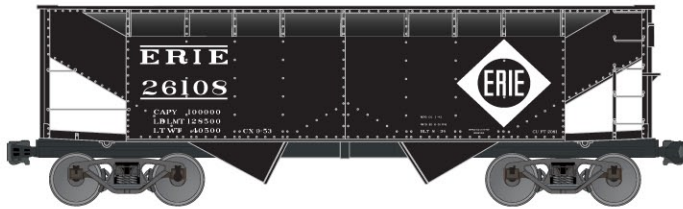

MADE IN THE USA

HO Scale August 2011

ACCURAIL News

www accurail.com

These items scheduled to be released during the month of August

Preproduction art shown

#23013 G.N. Canton Car Co. 55-Ton Twin Hopper \$12.98 Retail

#25123 C&S Burlington 55-Ton USRA Twin Hopper \$12.98 Retail

#25441 Pennsylvania 55-Ton USRA Twin Hopper \$12.98 Retail

#7717 Erie 50-Ton Offset Twin Hopper \$13.98 Retail

#36161 Milwaukee Road 40' Double Door Steel Boxcar \$13.98 Retail

#43041 Pennsylvania 40' Single Sheath Wood Boxcar \$13.98 Retail

#38041 Milwaukee Road 40' Combo Door Steel Boxcar \$13.98 Retail

#3630 Pere Marquette 40' Double Door Steel Boxcar \$13.98 Retail

### AUGUST'S LIMITED RUN #8020 SANTA FE 40' WOOD REEFERS

Brand New Paint Scheme 3-Number Set \$42.98 Retail

#41081 Maine Central 40' Single Sheath Wood Boxcar \$13.98 Retail

**All New Road Numbers**  
Decal Renumber Sets available for renumbering 12 additional Cars