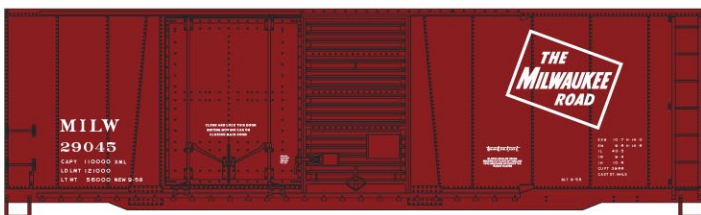

MADE IN THE USA

HO Scale August 2011

ACCURAIL News

www accurail.com

These items scheduled to be released during the month of August

Preproduction art shown

#23013 G.N. Canton Car Co. 55-Ton Twin Hopper \$12.98 Retail

#25123 C&S Burlington 55-Ton USRA Twin Hopper \$12.98 Retail

#25441 Pennsylvania 55-Ton USRA Twin Hopper \$12.98 Retail

#7717 Erie 50-Ton Offset Twin Hopper \$13.98 Retail

#36161 Milwaukee Road 40' Double Door Steel Boxcar \$13.98 Retail

#43041 Pennsylvania 40' Single Sheath Wood Boxcar \$13.98 Retail

#38041 Milwaukee Road 40' Combo Door Steel Boxcar \$13.98 Retail

#3630 Pere Marquette 40' Double Door Steel Boxcar \$13.98 Retail

### AUGUST'S LIMITED RUN #8020 SANTA FE 40' WOOD REEFERS

Brand New Paint Scheme 3-Number Set \$42.98 Retail

#41081 Maine Central 40' Single Sheath Wood Boxcar \$13.98 Retail

**All New Road Numbers**  
Decal Renumber Sets available for renumbering 12 additional Cars