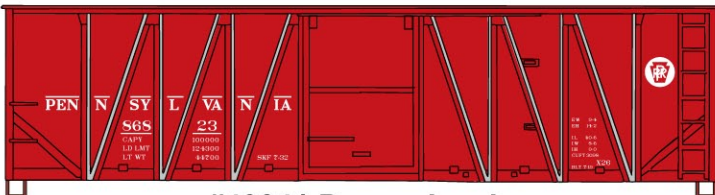

#25123 C&S Burlington 55-Ton USRA Twin Hopper \$12.98 Retail

#25441 Pennsylvania 55-Ton USRA Twin Hopper \$12.98 Retail

#7717 Erie 50-Ton Offset Twin Hopper \$13.98 Retail

#36161 Milwaukee Road 40' Double Door Steel Boxcar \$13.98 Retail

#43041 Pennsylvania 40' Single Sheath Wood Boxcar \$13.98 Retail

#38041 Milwaukee Road 40' Combo Door Steel Boxcar \$13.98 Retail

#3630 Pere Marquette 40' Double Door Steel Boxcar \$13.98 Retail

### AUGUST'S LIMITED RUN #8020 SANTA FE 40' WOOD REEFERS

Brand New Paint Scheme 3-Number Set \$42.98 Retail

#41081 Maine Central 40' Single Sheath Wood Boxcar \$13.98 Retail

**All New Road Numbers**  
Decal Renumber Sets available for renumbering 12 additional Cars